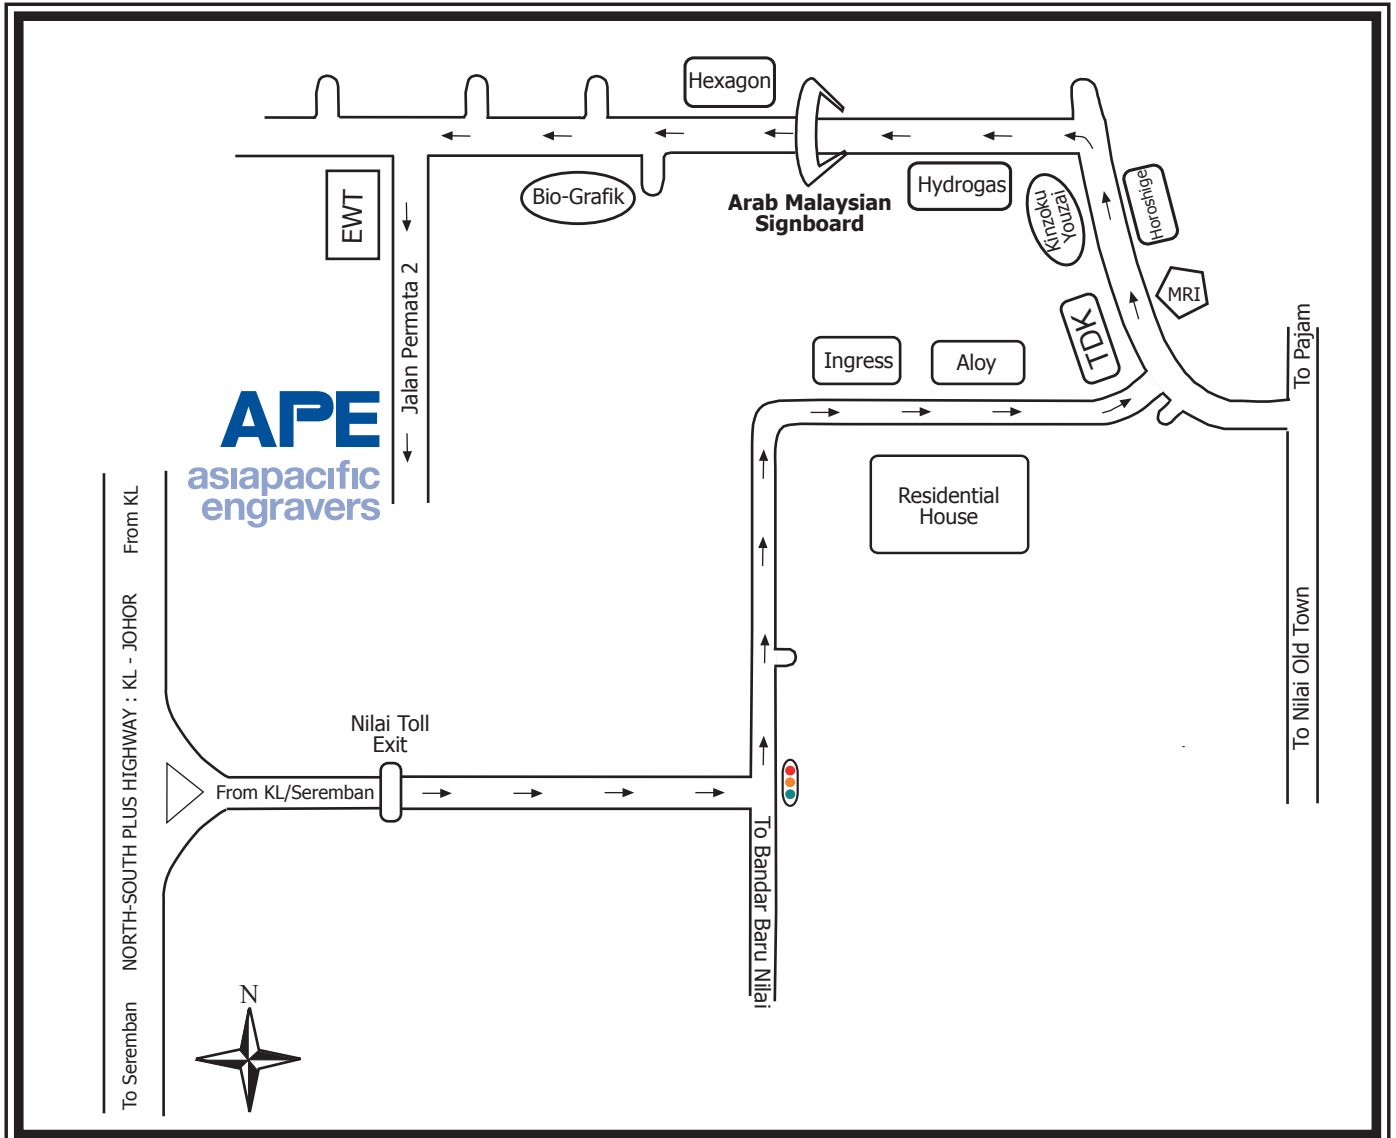

Asia Pacific Engravers

Lot 121, Jalan Permata 2, Arab Malaysian Industrial Park
71800 Nilai, Negeri Sembilan Darul Khusus, Malaysia.