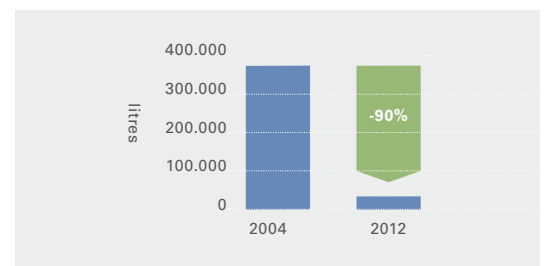

Reducing fresh water consumption in cylinder production