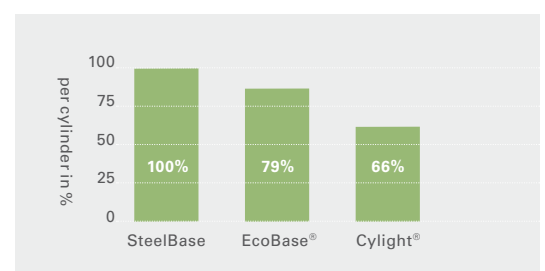

CO² - emissions in the production of bases

Already since 2010, all Janoschka subsidiaries in France have been certified with the Imprim'Vert eco-label, a "green printing" initiative.

Janoschka. The quality people for individual prepress solutions.

info@janoschka.com
www.janoschka.com

m.janoschka.com/sustainability